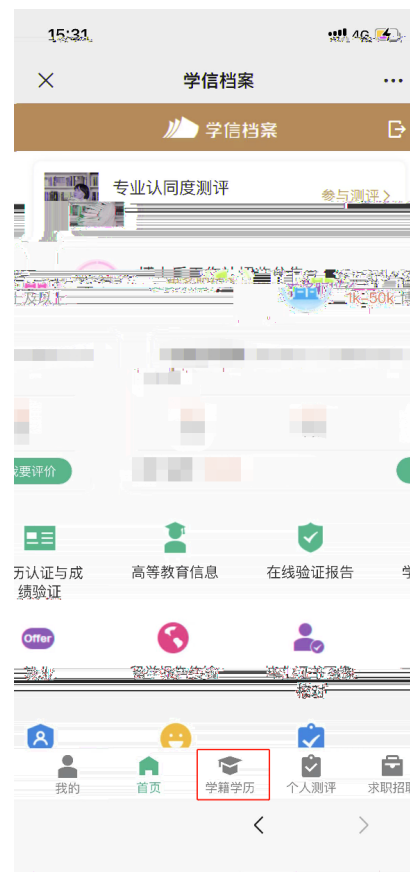

三、学信网 APP

1.登 学信网 APP，点击“学籍查询”，查看学籍学历信息